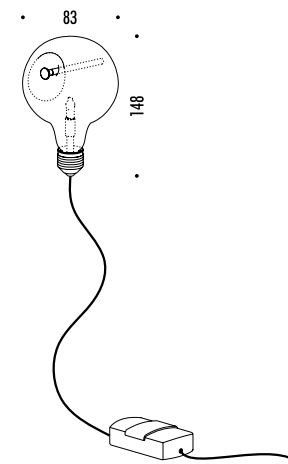

DESIGN HARRY THALER - 2014
LAMPADA DA PARETE - METALLO - VETRO
WALL LAMP - METAL - GLASS
ENERGY CLASS: C

CE  IP 20

EDISON'S NIGHTMARE

151300	STANDARD	230 V - 50 / 60 Hz - MAX 16 W 12 V - G4 ALIMENTAZIONE CON SPINA CAVO COASSIALE - DIMMER - LAMPADINA INCLUSA POWER SUPPLY WITH PLUG COAXIAL CABLE - DIMMER - BULB INCLUDED
		 COD. 5072057 HALOGEN - 16 W - 2800K - 300 lm - EFFICIENCY C